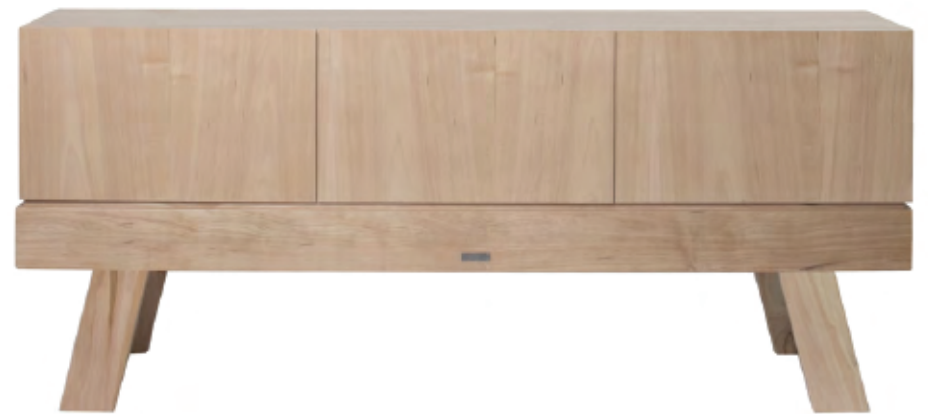

MODULAR CARLOTA

Dimensions: 129 x 30 x 55 (h) cm / 172 x 30 x 55 (h) cm

Colour: Natural Adler Wood + White Lacquer + Organic Cotton

The Carlota Dresser is ideal for storing books, toys and games.

AVAILABLE 2020